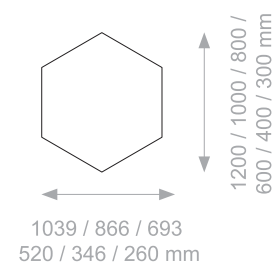

SUBLIMATION

available thickness

-  9 mm
-  12 mm

SQUARE - Wall Panel

Wall Panels:
Square Lines & Quart

DIMENSIONS

PATTERNS

SIMPLE

GROWING

LINES

ABSTRACT

EYE

DIAGONALS

QUART

SUBLIMATION

available thickness

HEXAGON - Wall Panel

Wall Panels:
Hexagon

DIMENSIONS

PATTERNS

SIMPLE

PERFORATED

LINES

FLOWER