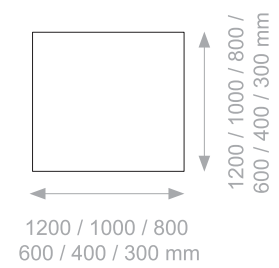

RECTANGLE - Wall Panel

Wall Panels:
Square Diagonals

DIMENSIONS

PATTERNS

SIMPLE

GROWING

LINES

ABSTRACT

SUBLIMATION

available thickness

-  9 mm
-  12 mm

SQUARE - Wall Panel

Wall Panels:
Square Lines & Quart

DIMENSIONS

PATTERNS

SIMPLE

GROWING

LINES

ABSTRACT

EYE

DIAGONALS

QUART

SUBLIMATION

available thickness

HEXAGON - Wall Panel

Wall Panels:
Hexagon

DIMENSIONS

PATTERNS

SIMPLE

PERFORATED

LINES

FLOWER