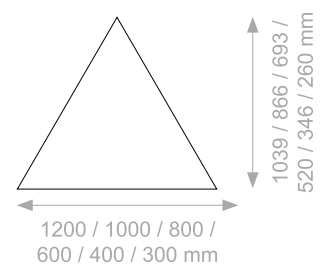

SUBLIMATION

available thickness

TRIANGLE - Wall Panel

Wall Panels:
Triangle Simple

DIMENSIONS

PATTERNS

available thickness

- 9 mm
- 12 mm

RECTANGLE - Wall Panel

Wall Panels:
Square Diagonals

DIMENSIONS

PATTERNS

SIMPLE

GROWING

LINES

ABSTRACT