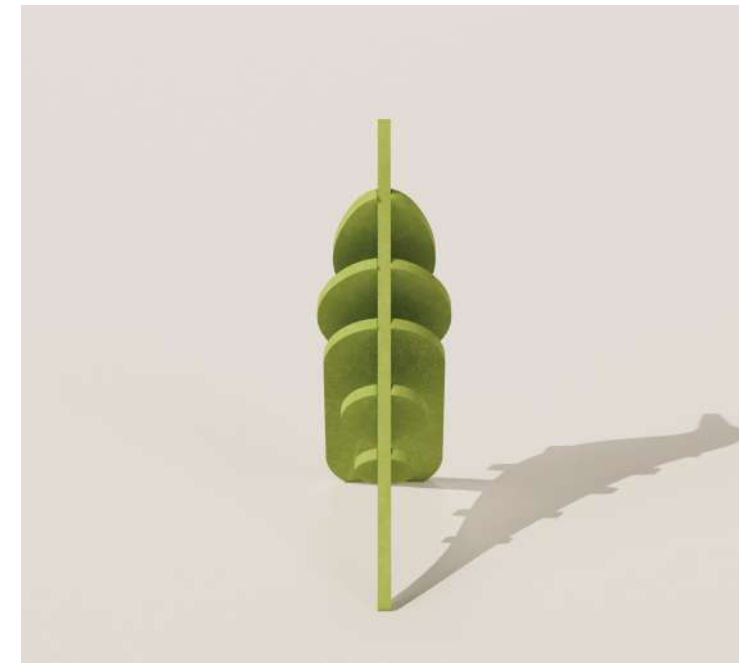

Vase:
Pipo
Sideboard:
Grid

Desk Pad:
Vertex & Slim
Desk Divider:
Screen

VERTEX - Desk pad

SLIM - Desk Pad

DIMENSIONS

available thickness
— 12 mm

A
Sublimação personalizável
Sublimation customizable
Sublimación personalizable
Sublimation personnalisable

LOUNGE CHAIR
front view

side view

OTTOMAN
front view

side view

LOOP - Equipment

Equipment:
Loop

DIMENSIONS

front view

side view

370 mm

1000 mm

1540 mm

PIPO - Equipment

DIMENSIONS

DIMENSIONS

front view