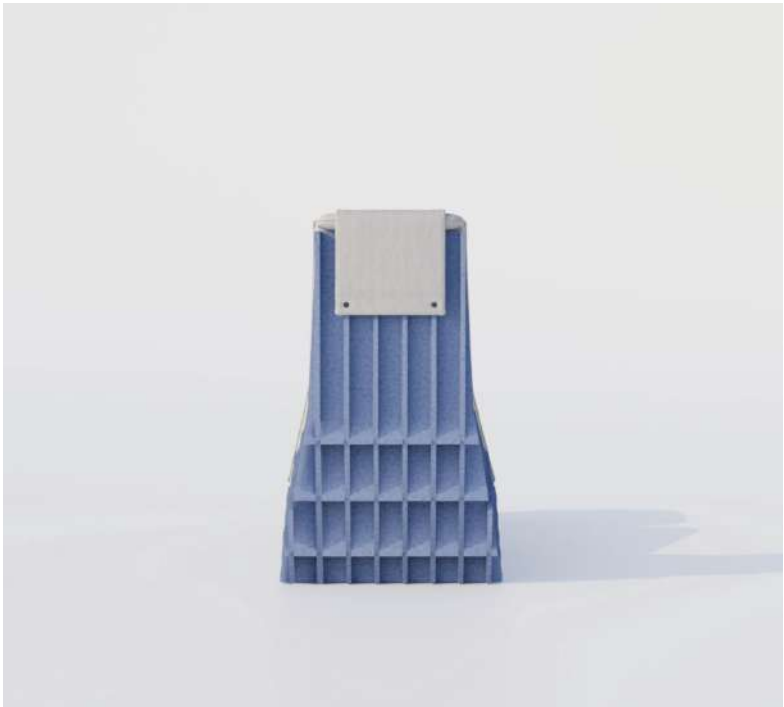

Vase:
Pipo
Sideboard:
Grid

Desk Pad:
Vertex & Slim
Desk Divider:
Screen

VERTEX - Desk pad

SLIM - Desk Pad

DIMENSIONS

available thickness
— 12 mm

A
Sublimação personalizável
Sublimation customizable
Sublimación personalizable
Sublimation personnalisable

DIMENSIONS

COLORS

available thickness
— 3 mm

A
Sublimação personalizável
Sublimation customizable
Sublimación personalizable
Sublimation personnalisable

DIMENSIONS

front view

side view

DIMENSIONS

LOUNGE CHAIR
front view

side view

OTTOMAN
front view

side view

LOOP - Equipment

Equipment:
Loop

DIMENSIONS

front view