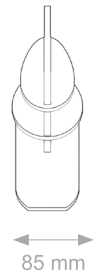

DIMENSIONS

COLORS

available thickness
— 3 mm

A
Sublimação personalizável
Sublimation customizable
Sublimación personalizable
Sublimation personnalisable

DIMENSIONS

front view

side view

DIMENSIONS

LOUNGE CHAIR
front view

side view

OTTOMAN
front view

side view

LOOP - Equipment

Equipment:
Loop

DIMENSIONS

front view

side view

370 mm

1000 mm

1540 mm

PIPO - Equipment

DIMENSIONS

DIMENSIONS

front view

85 mm

side view

270 mm

290 mm

FLOKI - Equipment

DIMENSIONS