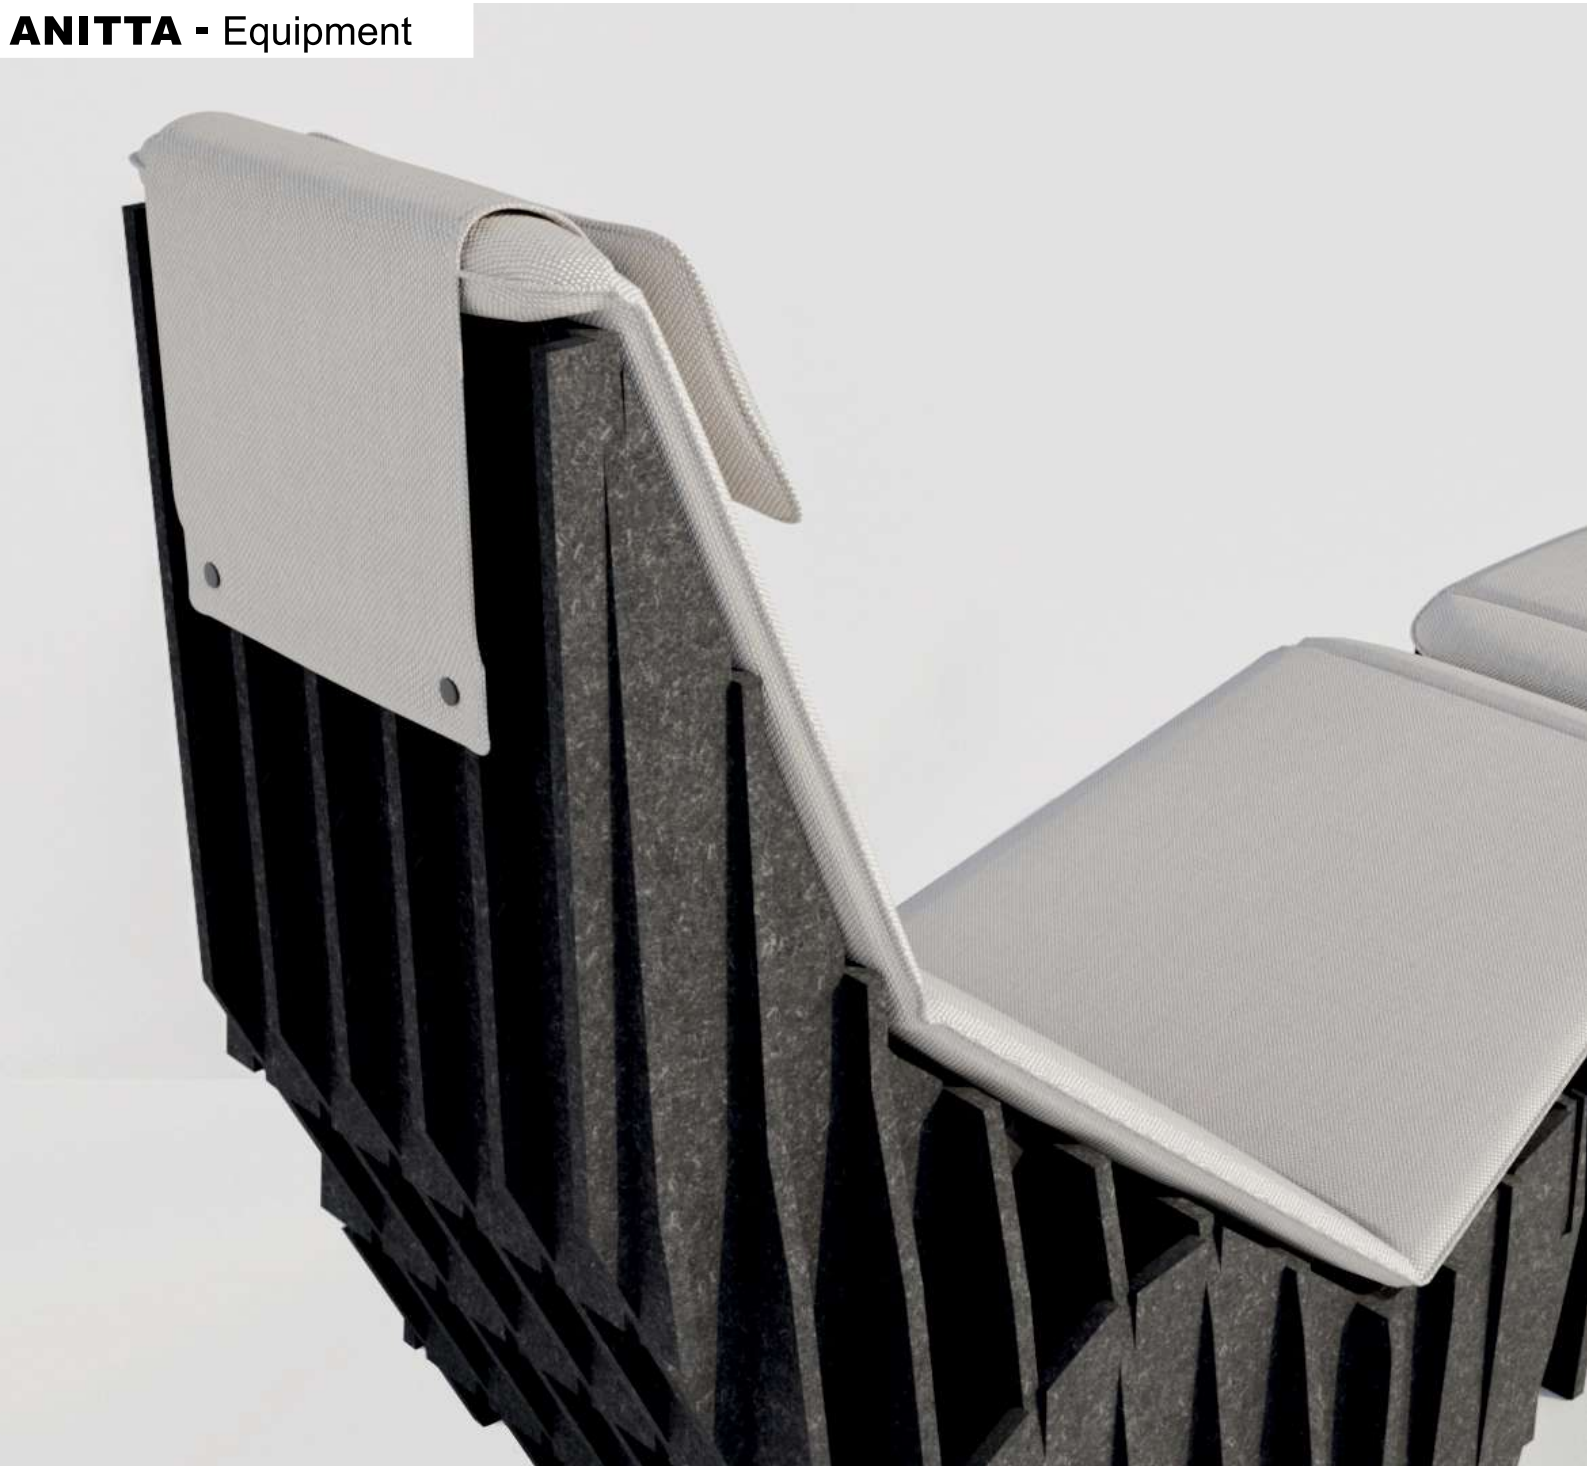

Vase:
Pipo
Sideboard:
Grid

Desk Pad:
Vertex & Slim
Desk Divider:
Screen

VERTEX - Desk pad

SLIM - Desk Pad

DIMENSIONS

available thickness
— 12 mm

A
Sublimação personalizável
Sublimation customizable
Sublimación personalizable
Sublimation personnalisable

DIMENSIONS

COLORS

available thickness
— 3 mm

A
Sublimação personalizável
Sublimation customizable
Sublimación personalizable
Sublimation personnalisable

DIMENSIONS

front view

side view

DIMENSIONS

LOUNGE CHAIR
front view

side view

OTTOMAN
front view

side view

LOOP - Equipment

Equipment:
Loop

DIMENSIONS

front view

side view

370 mm

1000 mm

1540 mm

PIPO - Equipment

DIMENSIONS

DIMENSIONS

front view