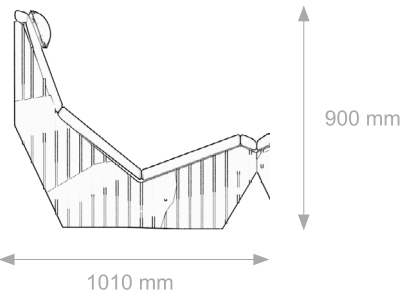

side view

OTTOMAN
front view

side view