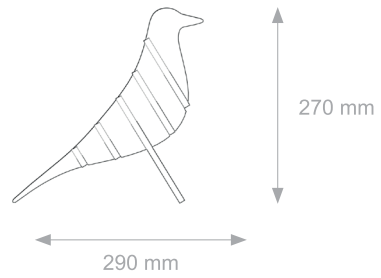

DIMENSIONS

COLORS

available thickness
— 3 mm

A
Sublimação personalizável
Sublimation customizable
Sublimación personalizable
Sublimation personnalisable

DIMENSIONS

front view

side view

DIMENSIONS

LOUNGE CHAIR
front view

side view

OTTOMAN
front view

side view

LOOP - Equipment

Equipment:
Loop

DIMENSIONS

front view

side view

370 mm

1000 mm

1540 mm

PIPO - Equipment

DIMENSIONS

DIMENSIONS

front view

85 mm

side view

270 mm

290 mm

FLOKI - Equipment

DIMENSIONS