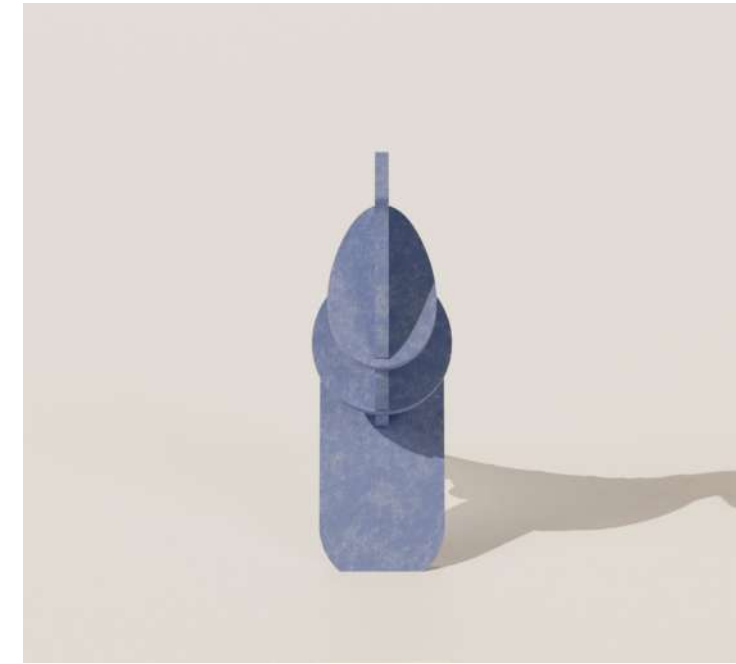

Vase:
Pipo
Sideboard:
Grid

Desk Pad:
Vertex & Slim
Desk Divider:
Screen

VERTEX - Desk pad

SLIM - Desk Pad

DIMENSIONS

available thickness
— 12 mm

A
Sublimação personalizável
Sublimation customizable
Sublimación personalizable
Sublimation personnalisable

side view

370 mm

1000 mm

1540 mm

PIPO - Equipment

DIMENSIONS

DIMENSIONS

front view