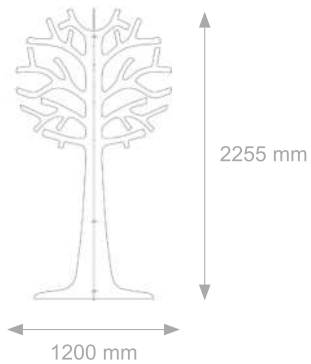

Vase:
Pipo
Sideboard:
Grid

Desk Pad:
Vertex & Slim
Desk Divider:
Screen

VERTEX - Desk pad

SLIM - Desk Pad

DIMENSIONS

available thickness
— 12 mm

A
Sublimação personalizável
Sublimation customizable
Sublimación personalizable
Sublimation personnalisable

DIMENSIONS

COLORS

available thickness
— 3 mm

A
Sublimação personalizável
Sublimation customizable
Sublimación personalizable
Sublimation personnalisable

DIMENSIONS

front view

side view

DIMENSIONS

side view

370 mm

1000 mm

1540 mm

PIPO - Equipment

DIMENSIONS

DIMENSIONS

front view

85 mm

side view

270 mm

290 mm

FLOKI - Equipment

DIMENSIONS