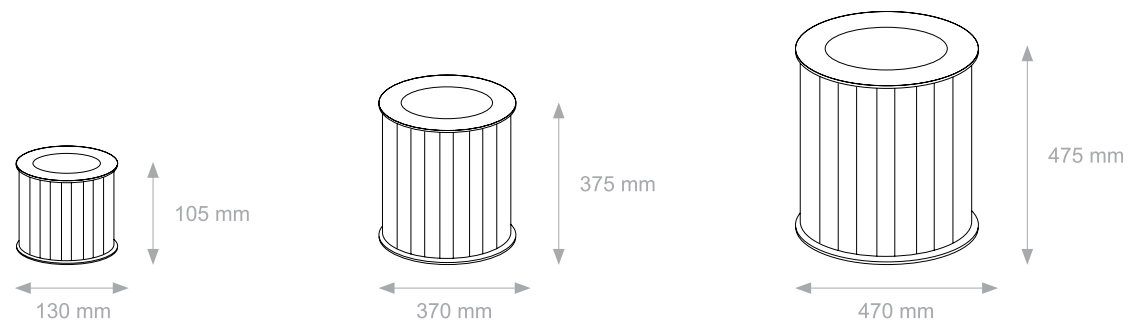

DIMENSIONS

COLORS

available thickness
— 3 mm

A
Sublimação personalizável
Sublimation customizable
Sublimación personalizable
Sublimation personnalisable

DIMENSIONS

front view

side view

DIMENSIONS

LOUNGE CHAIR
front view

side view

OTTOMAN
front view

side view

LOOP - Equipment

Equipment:
Loop

DIMENSIONS

front view

side view

370 mm

1000 mm

1540 mm

PIPO - Equipment

DIMENSIONS

DIMENSIONS

front view

85 mm

side view

270 mm

290 mm

FLOKI - Equipment

DIMENSIONS