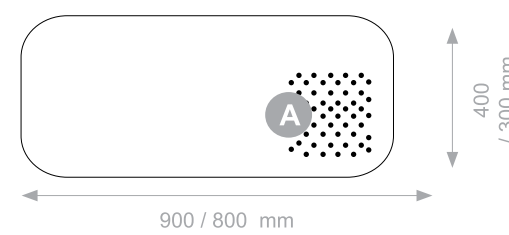

Vase:
Pipo
Sideboard:
Grid

Desk Pad:
Vertex & Slim
Desk Divider:
Screen

VERTEX - Desk pad

SLIM - Desk Pad

DIMENSIONS

available thickness
— 12 mm

A
Sublimação personalizável
Sublimation customizable
Sublimación personalizable
Sublimation personnalisable

DIMENSIONS

COLORS

available thickness
— 3 mm

A
Sublimação personalizável
Sublimation customizable
Sublimación personalizable
Sublimation personnalisable

DIMENSIONS

front view

side view

DIMENSIONS

side view

370 mm

1000 mm

1540 mm

PIPO - Equipment

DIMENSIONS

DIMENSIONS

front view

85 mm

side view

270 mm

290 mm

FLOKI - Equipment

DIMENSIONS