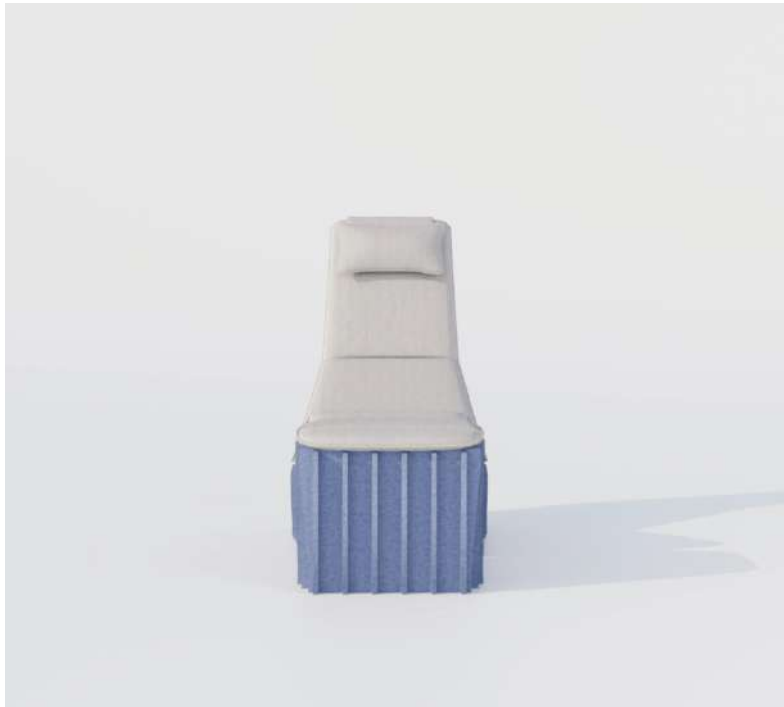

Vase:
Pipo
Sideboard:
Grid

Desk Pad:
Vertex & Slim
Desk Divider:
Screen

VERTEX - Desk pad

SLIM - Desk Pad

DIMENSIONS

available thickness
— 12 mm

A
Sublimação personalizável
Sublimation customizable
Sublimación personalizable
Sublimation personnalisable

DIMENSIONS

COLORS

available thickness
— 3 mm

A
Sublimação personalizável
Sublimation customizable
Sublimación personalizable
Sublimation personnalisable

DIMENSIONS

front view

side view

DIMENSIONS

LOUNGE CHAIR
front view

side view

OTTOMAN
front view

side view

LOOP - Equipment

Equipment:
Loop

DIMENSIONS

front view

side view

370 mm

1000 mm

1540 mm

PIPO - Equipment

DIMENSIONS

DIMENSIONS

front view