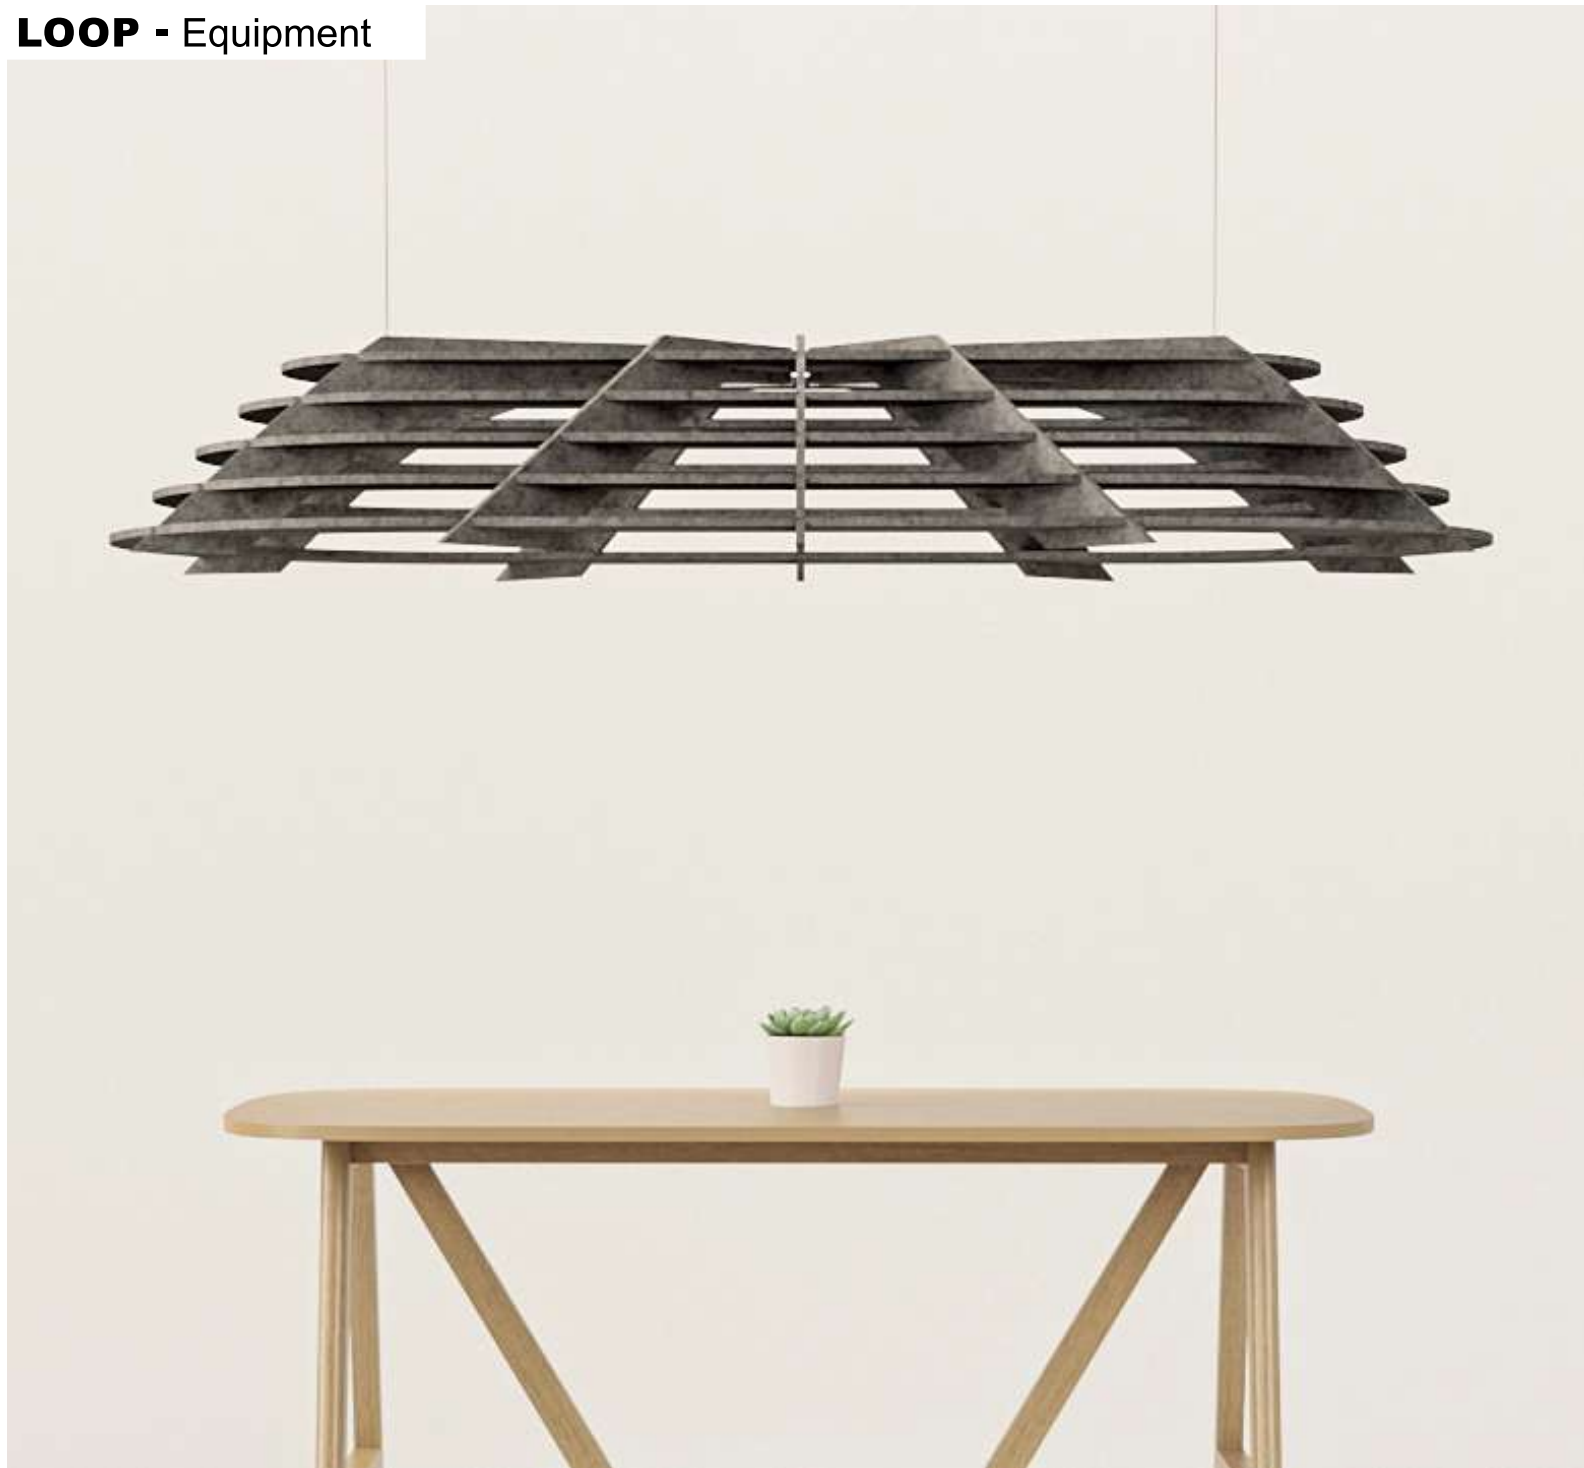

Vase:
Pipo
Sideboard:
Grid

Desk Pad:
Vertex & Slim
Desk Divider:
Screen

VERTEX - Desk pad

SLIM - Desk Pad

DIMENSIONS

available thickness
— 12 mm

A
Sublimação personalizável
Sublimation customizable
Sublimación personalizable
Sublimation personnalisable

LOUNGE CHAIR
front view

side view

OTTOMAN
front view

side view

LOOP - Equipment

Equipment:
Loop

DIMENSIONS

front view