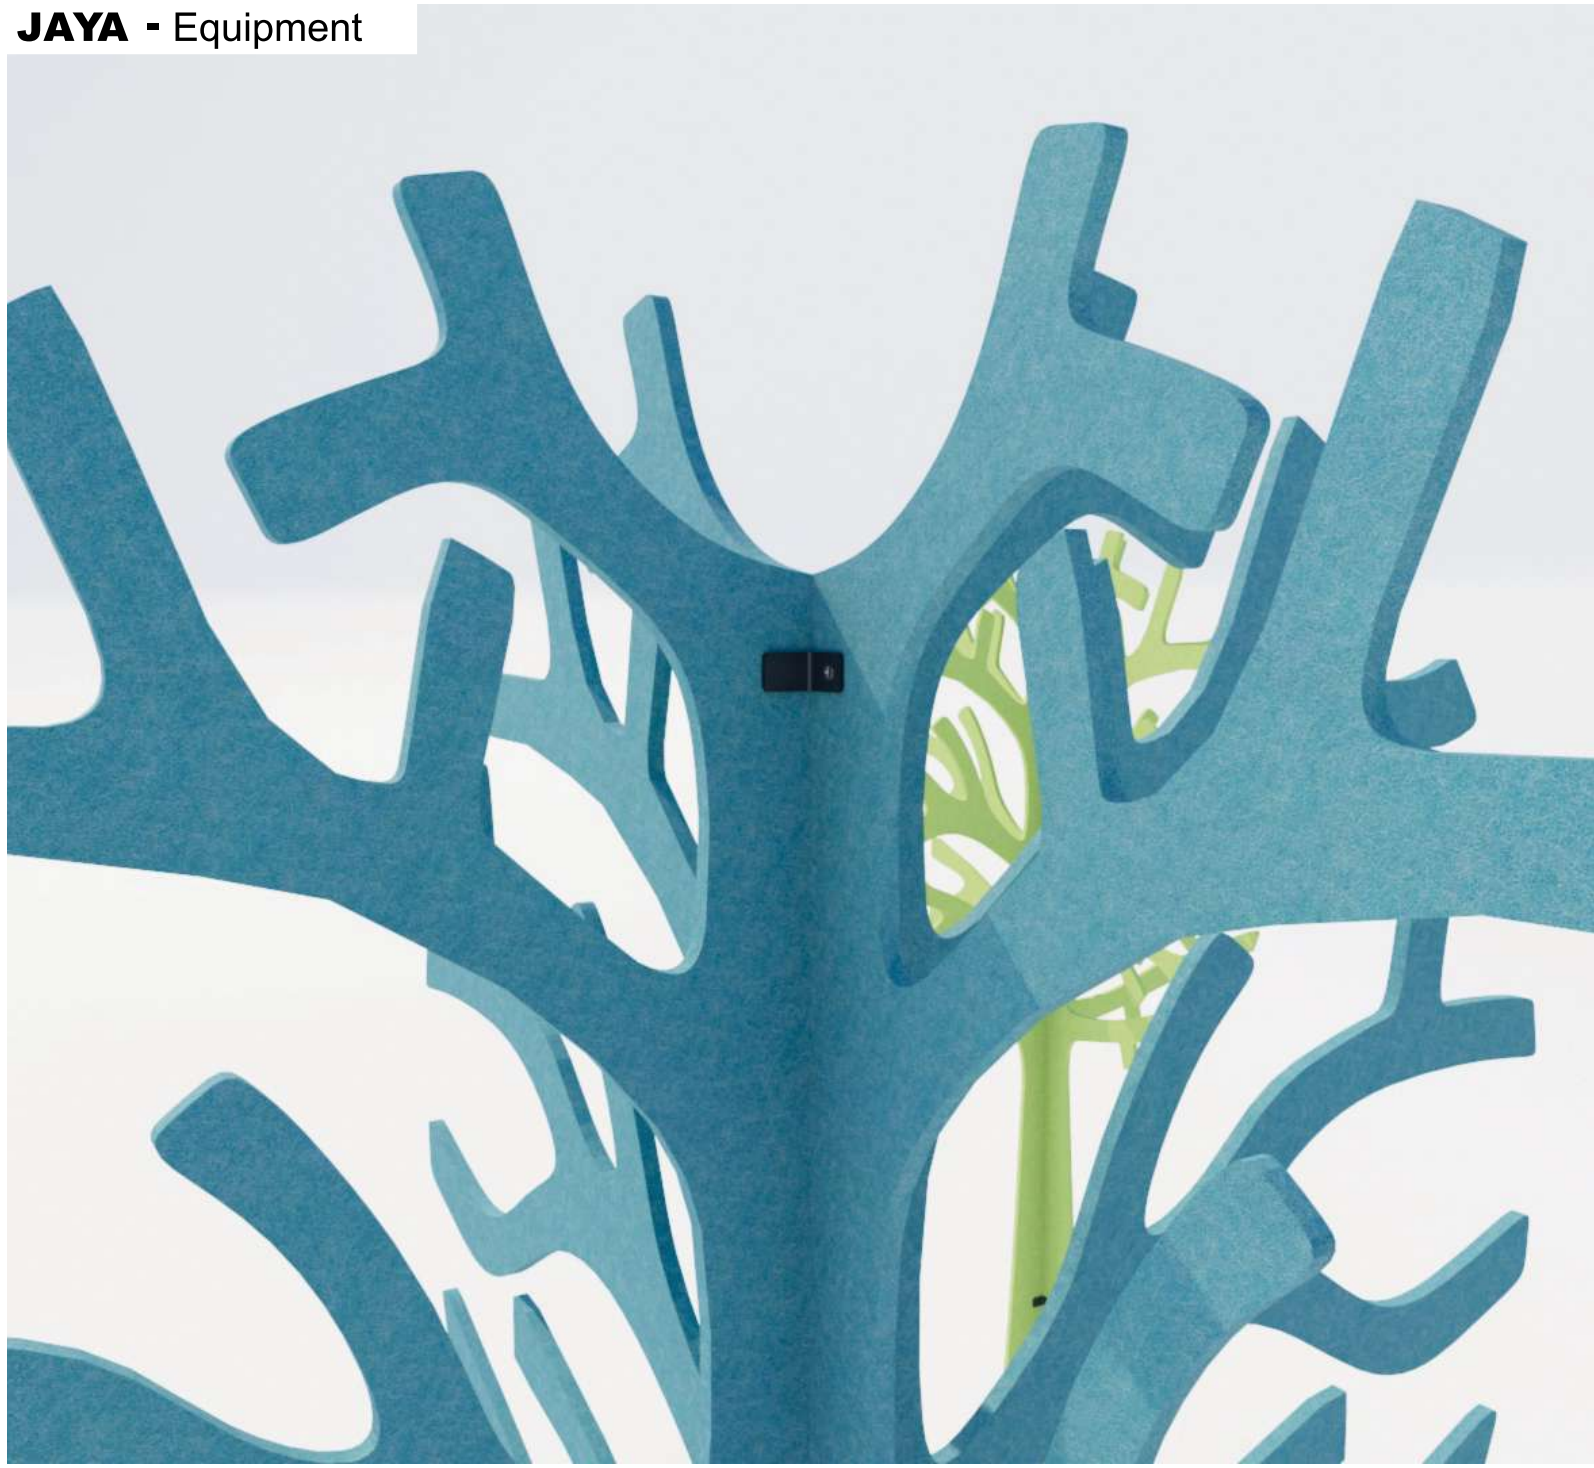

Vase:
Pipo
Sideboard:
Grid

Desk Pad:
Vertex & Slim
Desk Divider:
Screen

VERTEX - Desk pad

SLIM - Desk Pad

DIMENSIONS

available thickness
— 12 mm

A
Sublimação personalizável
Sublimation customizable
Sublimación personalizable
Sublimation personnalisable

DIMENSIONS

COLORS

available thickness
— 3 mm

A
Sublimação personalizável
Sublimation customizable
Sublimación personalizable
Sublimation personnalisable

DIMENSIONS

front view

side view

DIMENSIONS

LOUNGE CHAIR
front view

side view

OTTOMAN
front view

side view

LOOP - Equipment

Equipment:
Loop

DIMENSIONS

front view

side view

370 mm

1000 mm

1540 mm

PIPO - Equipment

DIMENSIONS

DIMENSIONS

front view