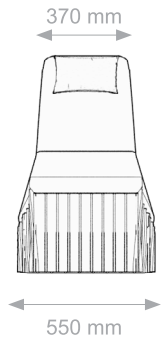

DIMENSIONS

COLORS

available thickness
— 3 mm

A
Sublimação personalizável
Sublimation customizable
Sublimación personalizable
Sublimation personnalisable

DIMENSIONS

front view

side view

DIMENSIONS

LOUNGE CHAIR
front view

side view

OTTOMAN
front view

side view

LOOP - Equipment

Equipment:
Loop

DIMENSIONS

front view

side view

370 mm

1000 mm

1540 mm

PIPO - Equipment

DIMENSIONS

DIMENSIONS

front view

85 mm

side view

270 mm

290 mm

FLOKI - Equipment

DIMENSIONS