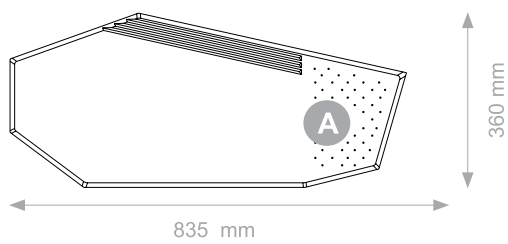

Vase:
Pipo
Sideboard:
Grid

Desk Pad:
Vertex & Slim
Desk Divider:
Screen

VERTEX - Desk pad

SLIM - Desk Pad

DIMENSIONS

available thickness
— 12 mm

A
Sublimação personalizável
Sublimation customizable
Sublimación personalizable
Sublimation personnalisable

DIMENSIONS

COLORS

available thickness
— 3 mm

A
Sublimação personalizável
Sublimation customizable
Sublimación personalizable
Sublimation personnalisable

DIMENSIONS

front view

side view

DIMENSIONS

side view

370 mm

1000 mm

1540 mm

PIPO - Equipment

DIMENSIONS

DIMENSIONS

front view

85 mm

side view

270 mm

290 mm

FLOKI - Equipment

DIMENSIONS