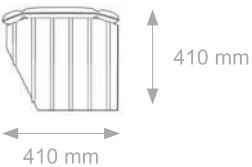

DIMENSIONS

COLORS

available thickness
— 3 mm

A
Sublimação personalizável
Sublimation customizable
Sublimación personalizable
Sublimation personnalisable

DIMENSIONS

front view

side view

DIMENSIONS

LOUNGE CHAIR
front view

side view

OTTOMAN
front view

side view

LOOP - Equipment

Equipment:
Loop

DIMENSIONS

front view

side view

370 mm

1000 mm

1540 mm

PIPO - Equipment

DIMENSIONS

DIMENSIONS

front view

85 mm

side view

270 mm

290 mm

FLOKI - Equipment

DIMENSIONS