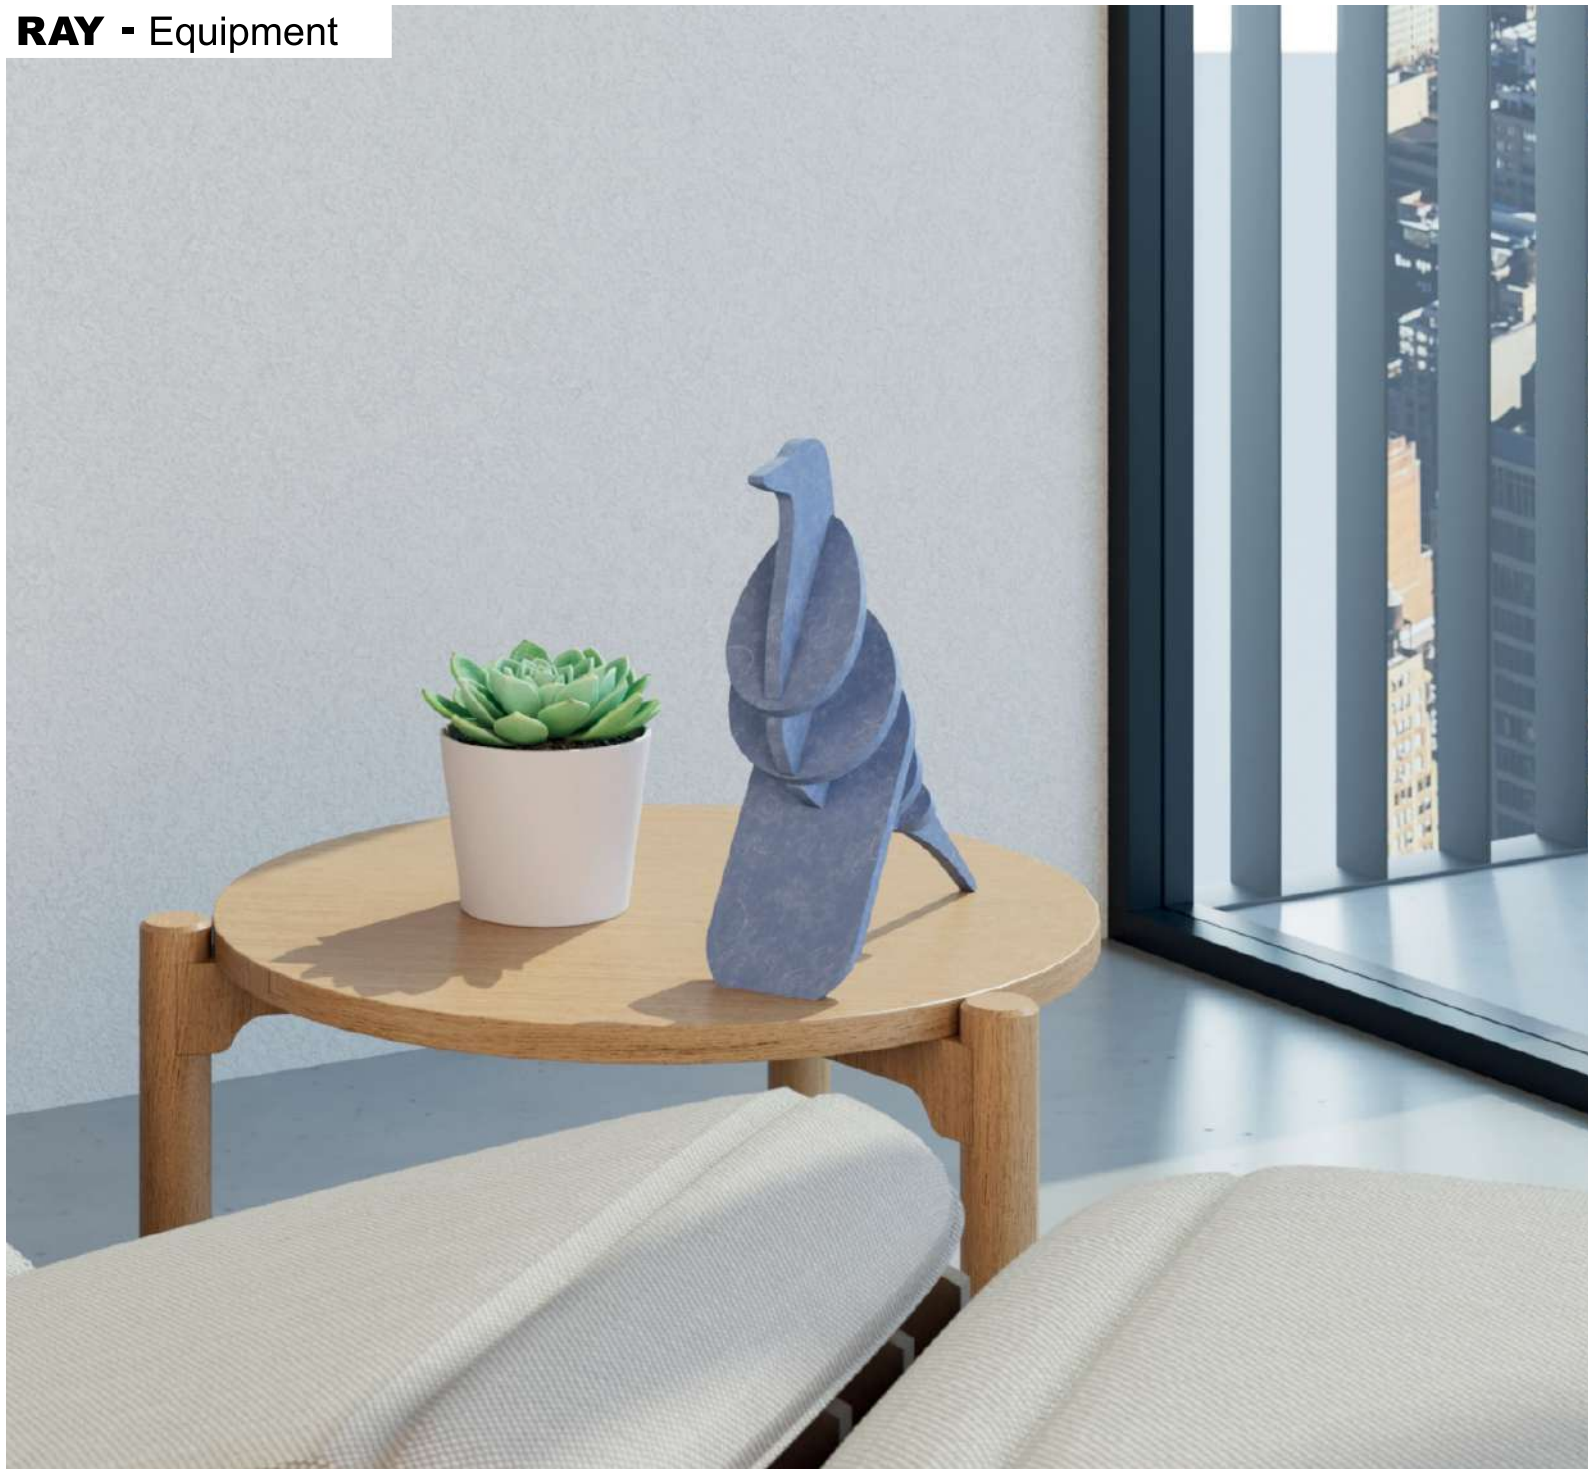

DIMENSIONS

85 mm

270 mm

290 mm