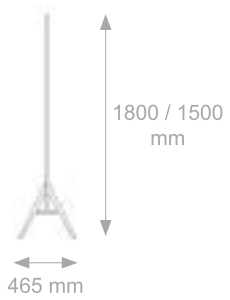

Desk Divider:
Screen
Desk Pad:
Slim

DIMENSIONS

STATIC

front view

side view

DYNAMIC

front view

side view

available thickness
— 24 mm

HANGING DIVIDERS

PATTERNS

1- SIMPLE

2- WAVES

3- BREED

4- VINT

5- VOLUTE

6- LEAVES

7- ZIGGY

8- MATRIX

DIMENSIONS

available thickness
 12 mm

9- SUBLIMATION