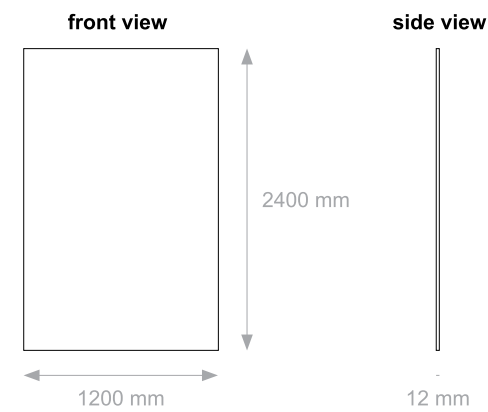

Desk Divider:
Screen
Desk Pad:
Slim

DIMENSIONS

STATIC

front view

side view

DYNAMIC

front view

side view

available thickness
— 24 mm

HANGING DIVIDERS

PATTERNS

1- SIMPLE

2- WAVES

3- BREED

4- VINT

5- VOLUTE

6- LEAVES

7- ZIGGY

8- MATRIX

DIMENSIONS

available thickness
 12 mm

9- SUBLIMATION