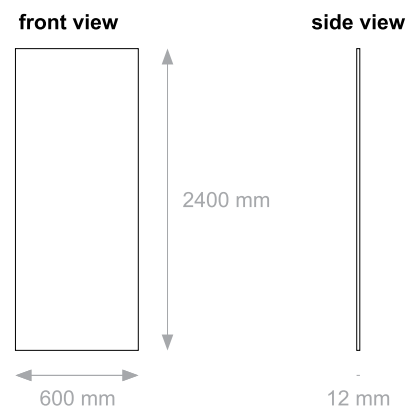

Desk Divider:
Screen
Desk Pad:
Slim

DIMENSIONS

STATIC

front view

side view

DYNAMIC

front view

side view

available thickness
— 24 mm

HANGING DIVIDERS

PATTERNS

1- SIMPLE

2- WAVES

3- BREED

4- VINT

5- VOLUTE

6- LEAVES

7- ZIGGY

8- MATRIX

DIMENSIONS

available thickness
 12 mm

9- SUBLIMATION