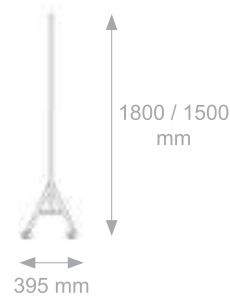

Desk Divider:
Screen
Desk Pad:
Slim

DIMENSIONS

STATIC

front view

side view

DYNAMIC

front view

side view

available thickness
— 24 mm

HANGING DIVIDERS

PATTERNS

1- SIMPLE

2- WAVES

3- BREED

4- VINT

5- VOLUTE

6- LEAVES

7- ZIGGY

8- MATRIX

DIMENSIONS

available thickness
 12 mm

9- SUBLIMATION