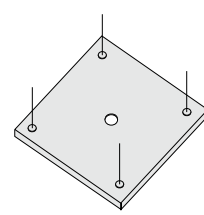

RECTANGLE - Ceiling Panel

Ceiling Panels:
Rectangle
Workstation:
Grid
Chair:
Mogly XS

DIMENSIONS

OPTIONS

Simple
Simple
Simple
Simple

Com furação para foco LED - Furo personalizado
With hole for LED spotlight - Customized hole
Avec trou pour spot LED - Trou personnalisé
Con hueco para foco LED - Hueco personalizado

available thickness
— 12 mm

SQUARE - Ceiling Panel

Ceiling Panels:
Square

DIMENSIONS

OPTIONS

Simple
Simple
Simple
Simple

Com furação para foco LED - Furo personalizado
With hole for LED spotlight - Customized hole
Avec trou pour spot LED - Trou personnalisé
Con hueco para foco LED - Hueco personalizado

available thickness
— 12 mm

HEXAGON - Ceiling Panel

Ceiling Panel:
Hexagon
Chair:
XT 43

DIMENSIONS

OPTIONS

Simple
Simple
Simple
Simple

Com furação para foco LED - Furo personalizado
With hole for LED spotlight - Customized hole
Avec trou pour spot LED - Trou personnalisé
Con hueco para foco LED - Hueco personalizado