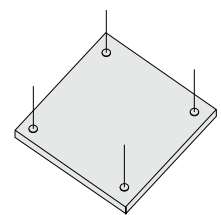

RECTANGLE - Ceiling Panel

Ceiling Panels:
Rectangle
Workstation:
Grid
Chair:
Mogly XS

DIMENSIONS

OPTIONS

Simple
Simple
Simple
Simple

Com furação para foco LED - Furo personalizado
With hole for LED spotlight - Customized hole
Avec trou pour spot LED - Trou personnalisé
Con hueco para foco LED - Hueco personalizado

available thickness
— 12 mm

SQUARE - Ceiling Panel

Ceiling Panels:
Square

DIMENSIONS

OPTIONS

Simple
Simple
Simple
Simple

Com furação para foco LED - Furo personalizado
With hole for LED spotlight - Customized hole
Avec trou pour spot LED - Trou personnalisé
Con hueco para foco LED - Hueco personalizado

available thickness
— 12 mm

HEXAGON - Ceiling Panel

Ceiling Panel:
Hexagon
Chair:
XT 43

DIMENSIONS

OPTIONS

Simple
Simple
Simple
Simple

Com furação para foco LED - Furo personalizado
With hole for LED spotlight - Customized hole
Avec trou pour spot LED - Trou personnalisé
Con hueco para foco LED - Hueco personalizado