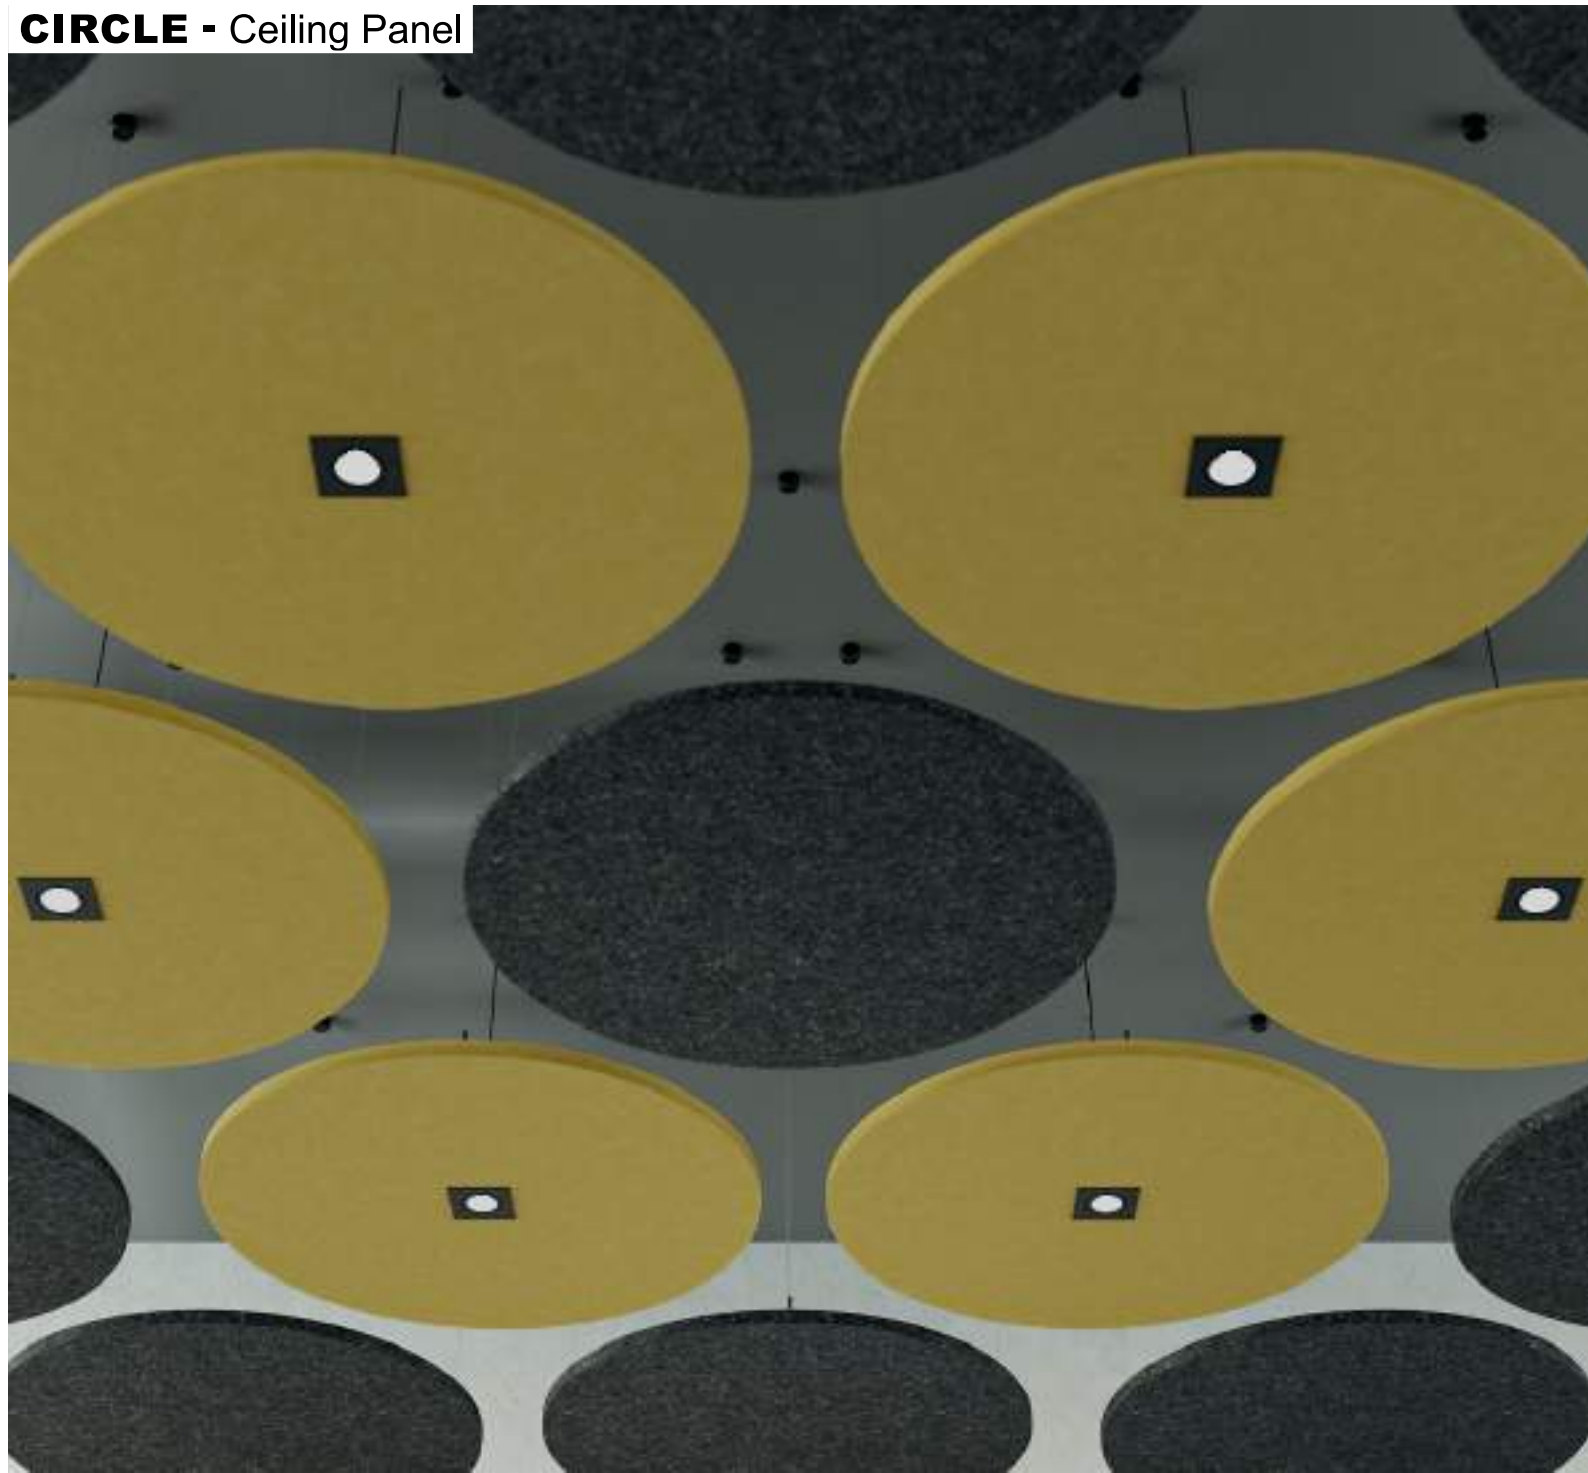

GEOMETRIC CEILING

Ceiling Panels:
Circle

Ceiling Panels:
Square
Wall Panels:
Square diagonals

CIRCLE - Ceiling Panel

Ceiling Panels:
Circle
High Table:
Grid
Stool:
Bounce

DIMENSIONS

OPTIONS

Simples | Simple
Simple | **Simples**

TRIANGLE - Ceiling Panel

Ceiling Panels:
Triangle

DIMENSIONS

OPTIONS

available thickness
— 12 mm

Simples
Simple
Simple
Simples

Com furação para foco LED - Furo personalizado
With hole for LED spotlight - Customized hole
Avec trou pour spot LED - Trou personnalisé
Con hueco para foco LED - Hueco personalizado

RECTANGLE - Ceiling Panel

Ceiling Panels:
Rectangle
Workstation:
Grid
Chair:
Mogly XS

DIMENSIONS

OPTIONS

Simple
Simple
Simple
Simple

Com furação para foco LED - Furo personalizado
With hole for LED spotlight - Customized hole
Avec trou pour spot LED - Trou personnalisé
Con hueco para foco LED - Hueco personalizado

available thickness
— 12 mm

SQUARE - Ceiling Panel

Ceiling Panels:
Square

DIMENSIONS

OPTIONS

Simple
Simple
Simple
Simple

Com furação para foco LED - Furo personalizado
With hole for LED spotlight - Customized hole
Avec trou pour spot LED - Trou personnalisé
Con hueco para foco LED - Hueco personalizado