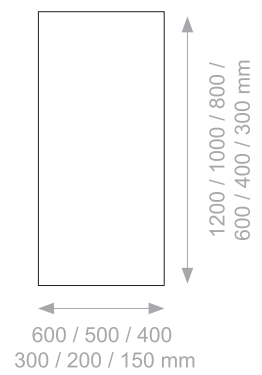

TRIANGLE - Ceiling Panel

Ceiling Panels:
Triangle

DIMENSIONS

OPTIONS

available thickness
— 12 mm

Simples
Simple
Simple
Simples

Com furação para foco LED - Furo personalizado
With hole for LED spotlight - Customized hole
Avec trou pour spot LED - Trou personnalisé
Con hueco para foco LED - Hueco personalizado

RECTANGLE - Ceiling Panel

Ceiling Panels:
Rectangle
Workstation:
Grid
Chair:
Mogly XS

DIMENSIONS

OPTIONS

Simple
Simple
Simple
Simple

Com furação para foco LED - Furo personalizado
With hole for LED spotlight - Customized hole
Avec trou pour spot LED - Trou personnalisé
Con hueco para foco LED - Hueco personalizado

available thickness
— 12 mm

SQUARE - Ceiling Panel

Ceiling Panels:
Square

DIMENSIONS

OPTIONS

Simple
Simple
Simple
Simple

Com furação para foco LED - Furo personalizado
With hole for LED spotlight - Customized hole
Avec trou pour spot LED - Trou personnalisé
Con hueco para foco LED - Hueco personalizado

available thickness
— 12 mm