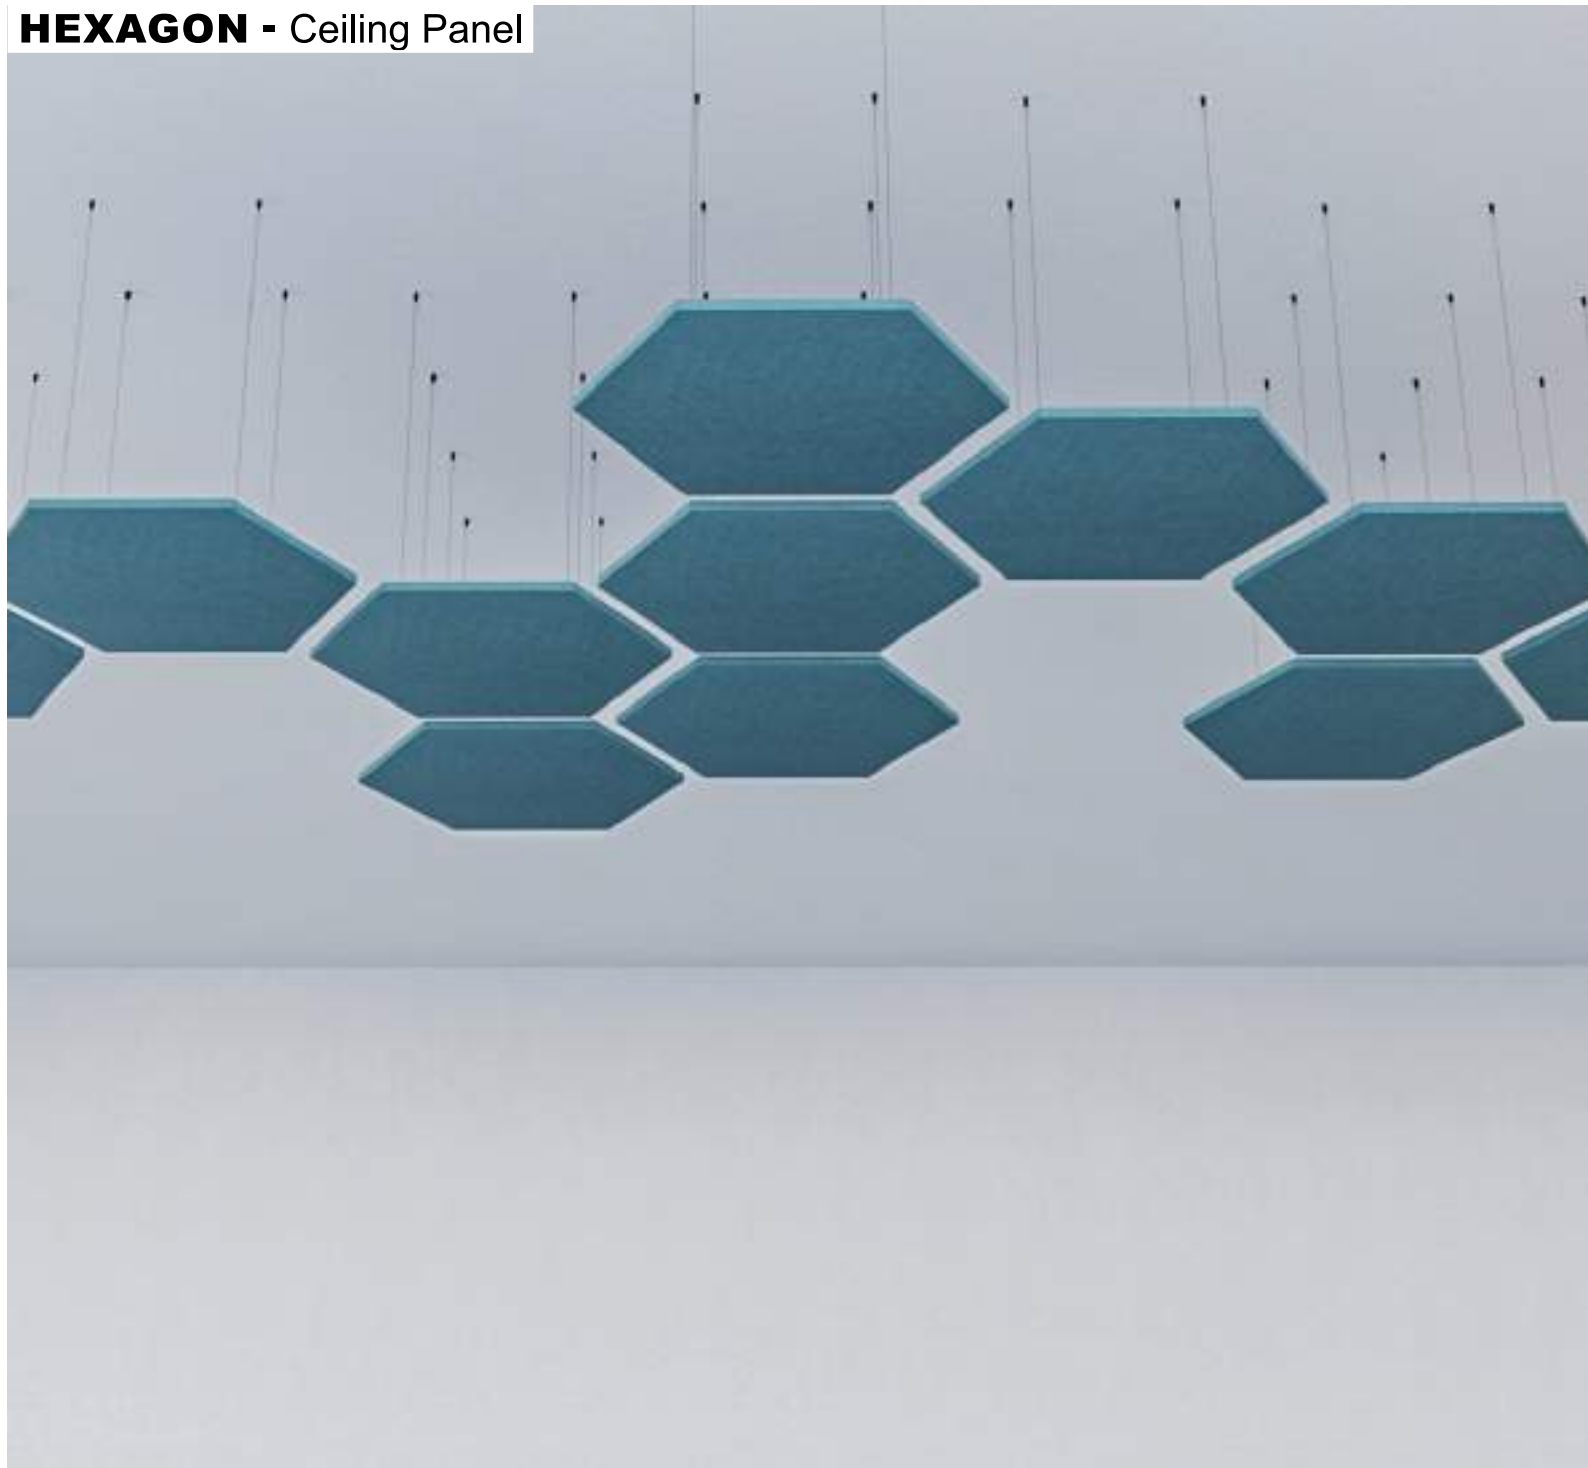

RECTANGLE - Ceiling Panel

Ceiling Panels:
Rectangle
Workstation:
Grid
Chair:
Mogly XS

DIMENSIONS

OPTIONS

Simple
Simple
Simple
Simple

Com furação para foco LED - Furo personalizado
With hole for LED spotlight - Customized hole
Avec trou pour spot LED - Trou personnalisé
Con hueco para foco LED - Hueco personalizado

available thickness
— 12 mm

SQUARE - Ceiling Panel

Ceiling Panels:
Square

DIMENSIONS

OPTIONS

Simple
Simple
Simple
Simple

Com furação para foco LED - Furo personalizado
With hole for LED spotlight - Customized hole
Avec trou pour spot LED - Trou personnalisé
Con hueco para foco LED - Hueco personalizado

available thickness
— 12 mm

HEXAGON - Ceiling Panel

Ceiling Panel:
Hexagon
Chair:
XT 43

DIMENSIONS

OPTIONS

Simple
Simple
Simple
Simple

Com furação para foco LED - Furo personalizado
With hole for LED spotlight - Customized hole
Avec trou pour spot LED - Trou personnalisé
Con hueco para foco LED - Hueco personalizado