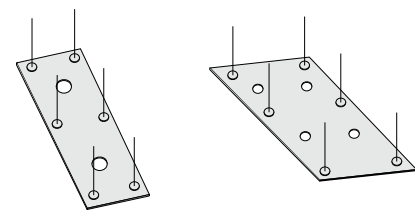

GEOMETRIC CEILING

Ceiling Panels:
Circle

Ceiling Panels:
Square
Wall Panels:
Square diagonals

CIRCLE - Ceiling Panel

Ceiling Panels:
Circle
High Table:
Grid
Stool:
Bounce

DIMENSIONS

OPTIONS

Simples | Simple
Simple | **Simples**

TRIANGLE - Ceiling Panel

Ceiling Panels:
Triangle

DIMENSIONS

OPTIONS

available thickness
— 12 mm

Simples
Simple
Simple
Simples

Com furação para foco LED - Furo personalizado
With hole for LED spotlight - Customized hole
Avec trou pour spot LED - Trou personnalisé
Con hueco para foco LED - Hueco personalizado

RECTANGLE - Ceiling Panel

Ceiling Panels:
Rectangle
Workstation:
Grid
Chair:
Mogly XS

DIMENSIONS

OPTIONS

Simple
Simple
Simple
Simple

Com furação para foco LED - Furo personalizado
With hole for LED spotlight - Customized hole
Avec trou pour spot LED - Trou personnalisé
Con hueco para foco LED - Hueco personalizado

available thickness
— 12 mm

SQUARE - Ceiling Panel

Ceiling Panels:
Square

DIMENSIONS

OPTIONS

Simple
Simple
Simple
Simple

Com furação para foco LED - Furo personalizado
With hole for LED spotlight - Customized hole
Avec trou pour spot LED - Trou personnalisé
Con hueco para foco LED - Hueco personalizado