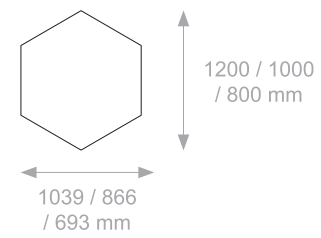

available thickness
— 12 mm

SQUARE - Ceiling Panel

Ceiling Panels:
Square

DIMENSIONS

OPTIONS

Simple
Simple
Simple
Simple

Com furação para foco LED - Furo personalizado
With hole for LED spotlight - Customized hole
Avec trou pour spot LED - Trou personnalisé
Con hueco para foco LED - Hueco personalizado

available thickness
— 12 mm

HEXAGON - Ceiling Panel

Ceiling Panel:
Hexagon
Chair:
XT 43

DIMENSIONS

OPTIONS

Simple
Simple
Simple
Simple

Com furação para foco LED - Furo personalizado
With hole for LED spotlight - Customized hole
Avec trou pour spot LED - Trou personnalisé
Con hueco para foco LED - Hueco personalizado

available thickness
— 12 mm