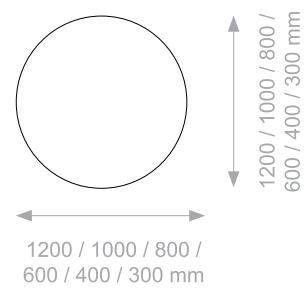

GEOMETRIC CEILING

Ceiling Panels:
Circle

Ceiling Panels:
Square
Wall Panels:
Square diagonals

CIRCLE - Ceiling Panel

Ceiling Panels:
Circle
High Table:
Grid
Stool:
Bounce

DIMENSIONS

OPTIONS

Simples | Simple
Simple | **Simples**

TRIANGLE - Ceiling Panel

Ceiling Panels:
Triangle

DIMENSIONS

OPTIONS

available thickness
— 12 mm

Simples
Simple
Simple
Simples

Com furação para foco LED - Furo personalizado
With hole for LED spotlight - Customized hole
Avec trou pour spot LED - Trou personnalisé
Con hueco para foco LED - Hueco personalizado

available thickness
— 12 mm

SQUARE - Ceiling Panel

Ceiling Panels:
Square

DIMENSIONS

OPTIONS

Simple
Simple
Simple
Simple

Com furação para foco LED - Furo personalizado
With hole for LED spotlight - Customized hole
Avec trou pour spot LED - Trou personnalisé
Con hueco para foco LED - Hueco personalizado

available thickness
— 12 mm