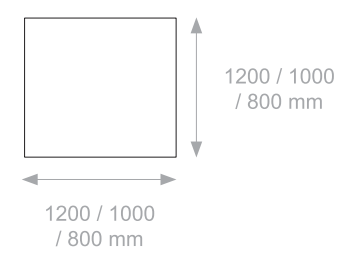

TRIANGLE - Ceiling Panel

Ceiling Panels:
Triangle

DIMENSIONS

OPTIONS

available thickness
— 12 mm

Simples
Simple
Simple
Simples

Com furação para foco LED - Furo personalizado
With hole for LED spotlight - Customized hole
Avec trou pour spot LED - Trou personnalisé
Con hueco para foco LED - Hueco personalizado

available thickness
— 12 mm

SQUARE - Ceiling Panel

Ceiling Panels:
Square

DIMENSIONS

OPTIONS

Simple
Simple
Simple
Simple

Com furação para foco LED - Furo personalizado
With hole for LED spotlight - Customized hole
Avec trou pour spot LED - Trou personnalisé
Con hueco para foco LED - Hueco personalizado

available thickness
— 12 mm

HEXAGON - Ceiling Panel

Ceiling Panel:
Hexagon
Chair:
XT 43

DIMENSIONS

OPTIONS

Simple
Simple
Simple
Simple

Com furação para foco LED - Furo personalizado
With hole for LED spotlight - Customized hole
Avec trou pour spot LED - Trou personnalisé
Con hueco para foco LED - Hueco personalizado