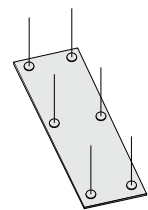

TRIANGLE - Ceiling Panel

Ceiling Panels:
Triangle

DIMENSIONS

OPTIONS

available thickness
— 12 mm

Simples
Simple
Simple
Simples

Com furação para foco LED - Furo personalizado
With hole for LED spotlight - Customized hole
Avec trou pour spot LED - Trou personnalisé
Con hueco para foco LED - Hueco personalizado

RECTANGLE - Ceiling Panel

Ceiling Panels:
Rectangle
Workstation:
Grid
Chair:
Mogly XS

DIMENSIONS

OPTIONS

Simple
Simple
Simple
Simple

Com furação para foco LED - Furo personalizado
With hole for LED spotlight - Customized hole
Avec trou pour spot LED - Trou personnalisé
Con hueco para foco LED - Hueco personalizado

available thickness
— 12 mm

SQUARE - Ceiling Panel

Ceiling Panels:
Square

DIMENSIONS

OPTIONS

Simple
Simple
Simple
Simple

Com furação para foco LED - Furo personalizado
With hole for LED spotlight - Customized hole
Avec trou pour spot LED - Trou personnalisé
Con hueco para foco LED - Hueco personalizado