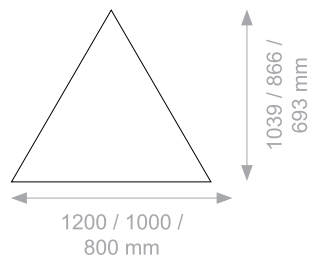

TRIANGLE - Ceiling Panel

Ceiling Panels:
Triangle

DIMENSIONS

OPTIONS

available thickness
— 12 mm

Simples
Simple
Simple
Simples

Com furação para foco LED - Furo personalizado
With hole for LED spotlight - Customized hole
Avec trou pour spot LED - Trou personnalisé
Con hueco para foco LED - Hueco personalizado