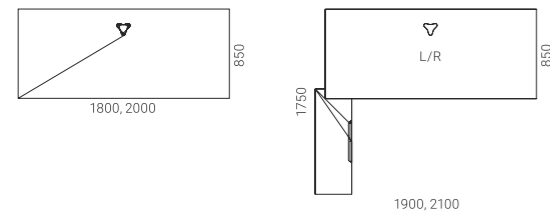

Minimalism is the new luxury

Clean, elegant lines, smooth transitions and subtle combinations of materials are guaranteed to make a strong visual impact in any office. HPL Fenix finish, natural oak, ash or walnut veneer and polished stainless steel surfaces form a harmonious whole and create a sense of subtle luxury.

Declutter your workplace

The hidden wires can be accessed by opening an elegant minimalist lid. Wires and cables are routed through a subtle triangular-shaped hole with an original cover in a colour that matches that of the desktop or natural wood. MOVE desk also has an in-built best-in-class Qi wireless charger (15W) for your smart devices.

MOV