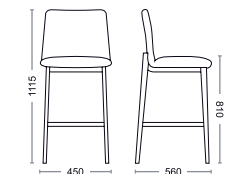

B5
design

Fork

B5
design

Fork

Fork

XL

M

XS.1

Lounge XL

Lounge M

XS.2

XS.3

XS.4

Home - Large

Home - Slim

Home - Lounge

XS.5

XS.6

XS.7

Home - Stool

XS.8

Bench

Estrutura