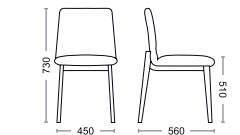

B5
design

Fork

B5
design

Fork

Fork

XL

M

XS.1

Lounge XL

Lounge M

XS.2

XS.3

XS.4

Home - Large

Home - Slim

Home - Lounge

XS.5

XS.6

XS.7

Home - Stool

XS.8

Bench

Estrutura