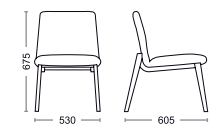

B5
design

Fork

B5
design

Fork

Fork

XL

M

XS.1

Lounge XL

Lounge M

XS.2

XS.3

XS.4

Home - Large

Home - Slim

Home - Lounge

XS.5

XS.6

XS.7

Home - Stool

XS.8

Bench

Estrutura