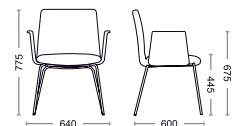

B5
design

Fork

B5
design

Fork

Fork

XL

M

XS.1

Lounge XL

Lounge M

XS.2

XS.3

XS.4

Home - Large

Home - Slim

Home - Lounge

XS.5

XS.6

XS.7

Home - Stool

XS.8

Bench

Estrutura