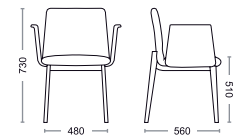

B5
design

Fork

B5
design

Fork

Fork

XL

M

XS.1

Lounge XL

Lounge M

XS.2

XS.3

XS.4

Home - Large

Home - Slim

Home - Lounge

XS.5

XS.6

XS.7

Home - Stool

XS.8

Bench

Estrutura