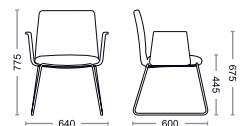

B5
design

Fork

B5
design

Fork

Fork

XL

M

XS.1

Lounge XL

Lounge M

XS.2

XS.3

XS.4

Home - Large

Home - Slim

Home - Lounge

XS.5

XS.6

XS.7

Home - Stool

XS.8

Bench

Estrutura