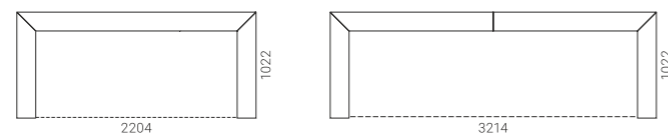

## Minimalistic design

The strict lines of the ECI reception unit create an impeccable shape, suitable for both fancy and ascetic office interiors.

Depending on your vision for the interior, choose between a cozy melamine, or a luxurious veneer finish. Various front and top combinations are also available. Using the same finish on the top, base and front will create a solid and minimalistic reception unit, which will be as clean and smooth as ice. On the other hand, introducing a different-coloured top or decorative inserts will allow you to subtly reveal the elegance of this reception unit.

## Ergonomic workspace

The ECI reception unit conforms to the needs of an ergonomic workspace and fits either one or two workstations – a perfect match for sit-stand or fixed-height desks.

RECEPTION  
FURNITURE