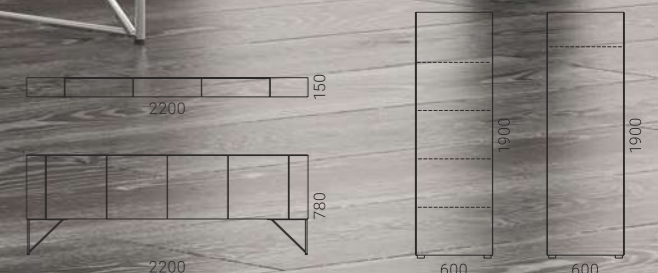

EXECUTIVE
FURNITURE

ARE