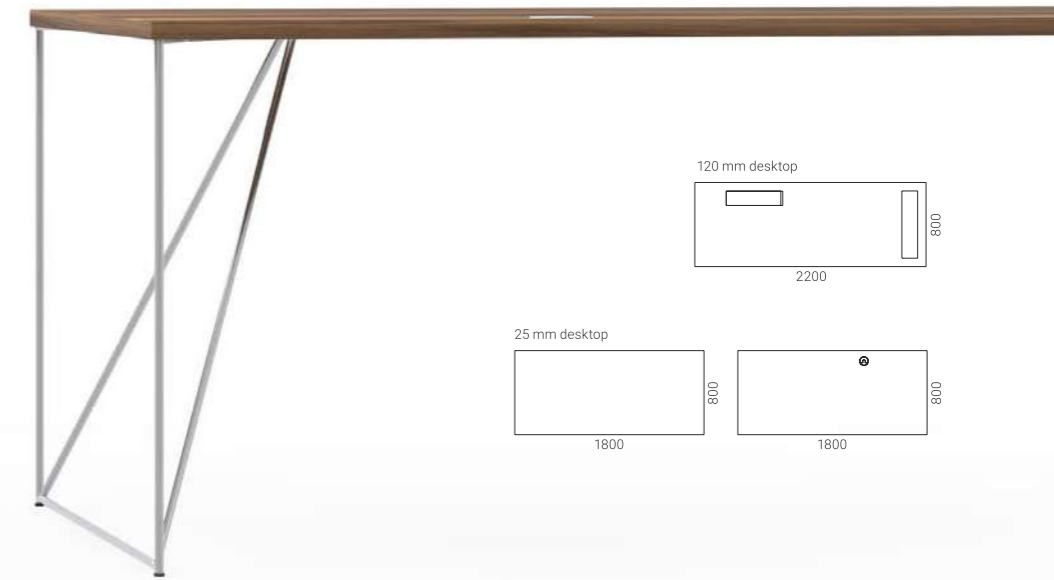

Two thicknesses

The tables are available in two different desktop thicknesses. The solid 120mm desktop gives the table an air of sophistication and will become the focal point of any office. The 25mm desktop is a universal choice for minimalistic offices, its pleasingly simple design will accentuate the unique structure of the legs.

Purity and elegance

The essential parts of ARE Executive is its solid natural wood veneer table top and steel legs that ensure not only the elegant feel of the table, but also its stability. The integrated drawers are lined with high quality natural leather.

Hidden wiring

Steel table legs are designed in a way that hides all the cable wiring and allows you to keep all the unnecessary items out of your main workspace.

EXECUTIVE
FURNITURE

ARE