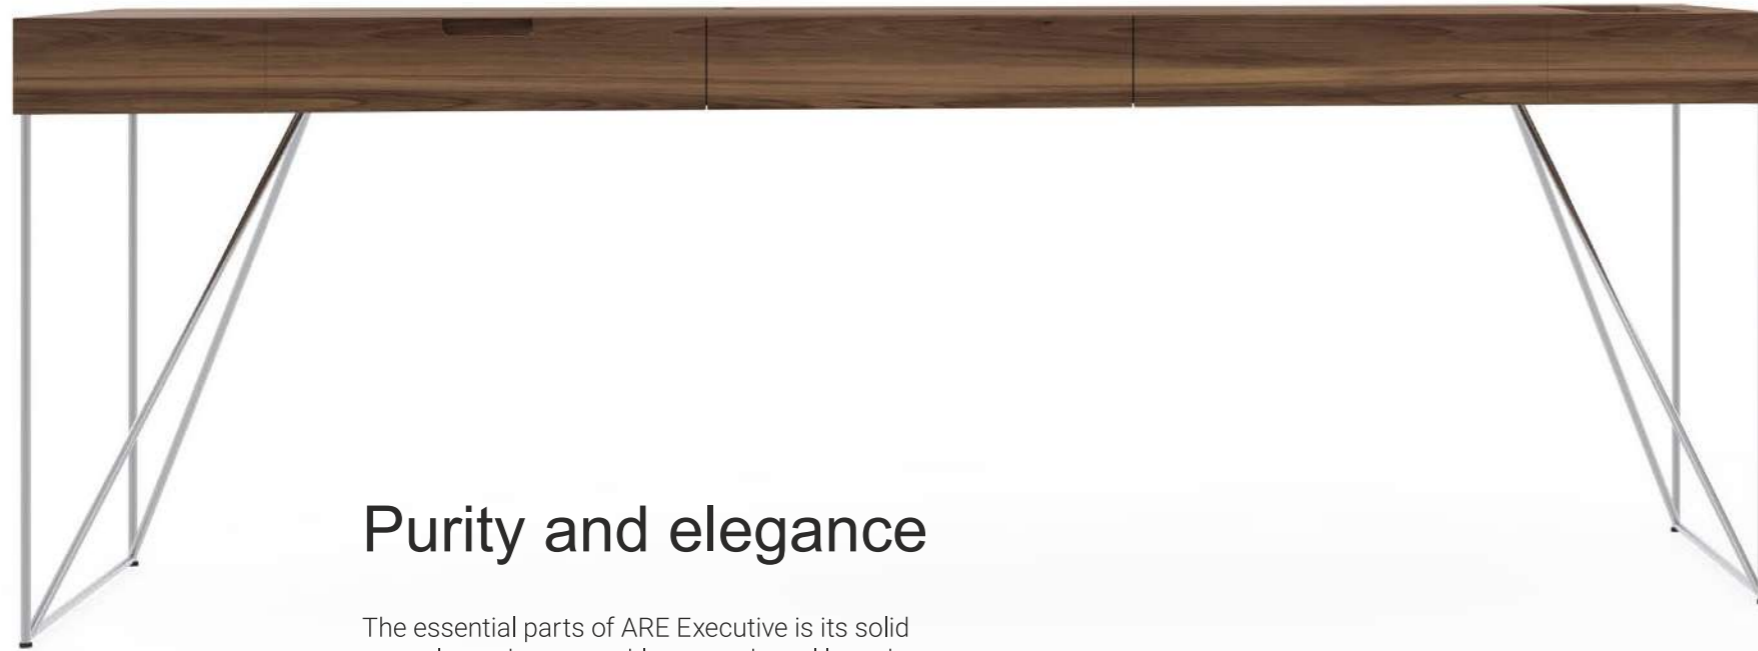

Two thicknesses

The tables are available in two different desktop thicknesses. The solid 120mm desktop gives the table an air of sophistication and will become the focal point of any office. The 25mm desktop is a universal choice for minimalistic offices, its pleasingly simple design will accentuate the unique structure of the legs.

Purity and elegance

The essential parts of ARE Executive is its solid natural wood veneer table top and steel legs that ensure not only the elegant feel of the table, but also its stability. The integrated drawers are lined with high quality natural leather.

Hidden wiring

Steel table legs are designed in a way that hides all the cable wiring and allows you to keep all the unnecessary items out of your main workspace.

EXECUTIVE
FURNITURE

ARE