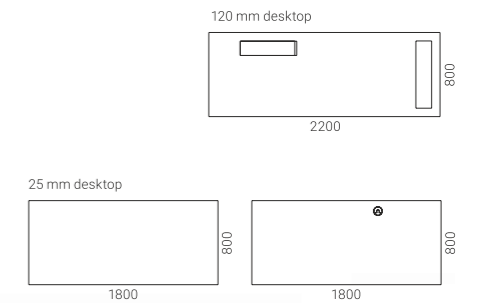

Two thicknesses

The tables are available in two different desktop thicknesses. The solid 120mm desktop gives the table an air of sophistication and will become the focal point of any office. The 25mm desktop is a universal choice for minimalistic offices, its pleasingly simple design will accentuate the unique structure of the legs.

Purity and elegance

The essential parts of ARE Executive is its solid natural wood veneer table top and steel legs that ensure not only the elegant feel of the table, but also its stability. The integrated drawers are lined with high quality natural leather.